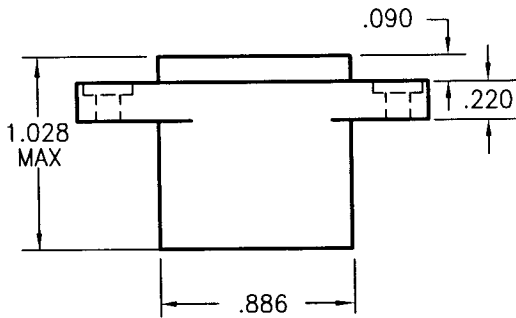

DEUTSCH RELAYS, INC.
55 ENGINEERS RD. HAUPPAUGE, NEW YORK 11788
PHONE (631) 342-1700 FAX (631) 342-9310

SFI 410

BODY STYLES