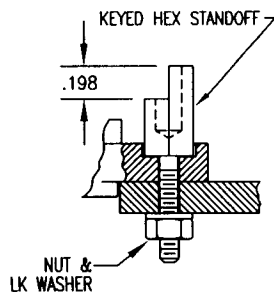

TYPE

- 1A: M3
- 2A: .112 UNC

TYPE

- 1B: M3
- 2B: .112 UNC

CONTACTS

TYPE 1

TYPE 2

PANEL CUT-OUT

DEUTSCH RELAYS, INC.
 55 ENGINEERS RD. HAUPPAUGE, NEW YORK 11788
 PHONE (631) 342-1700 FAX (631) 342-9310

SFI 610

BODY STYLES

PANEL CUTOUT

SFI610 STYLE B

SFI610 STYLE C

SFI610 STYLE E

MOUNTING HARDWARE

TYPE 1A: M3
 2A: .112 UNC

TYPE 1B: M3
 2B: .112 UNC

CONTACTS

TYPE 1

TYPE 2