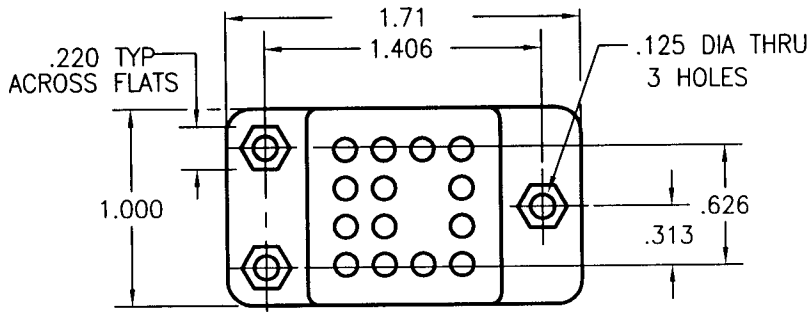

DEUTSCH RELAYS, INC.
55 ENGINEERS RD. HAUPPAUGE, NEW YORK 11788
PHONE (631) 342-1700 FAX (631) 342-9310

SFI 410

BODY STYLES