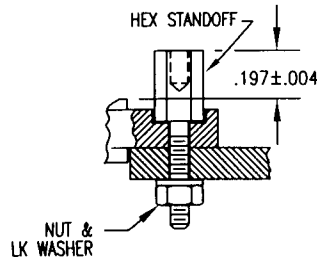

TYPE

- 1A: M3
- 2A: .112 UNC

TYPE

- 1B: M3
- 2B: .112 UNC

CONTACTS

TYPE 1

TYPE 2

PANEL CUT-OUT

DEUTSCH RELAYS, INC.
 55 ENGINEERS RD. HAUPPAUGE, NEW YORK 11788
 PHONE (631) 342-1700 FAX (631) 342-9310

SFI 610

BODY STYLES

PANEL CUTOUT

SFI610 STYLE B

SFI610 STYLE C

SFI610 STYLE E

MOUNTING HARDWARE

TYPE 1A: M3
 2A: .112 UNC

TYPE 1B: M3
 2B: .112 UNC

CONTACTS

TYPE 1

TYPE 2